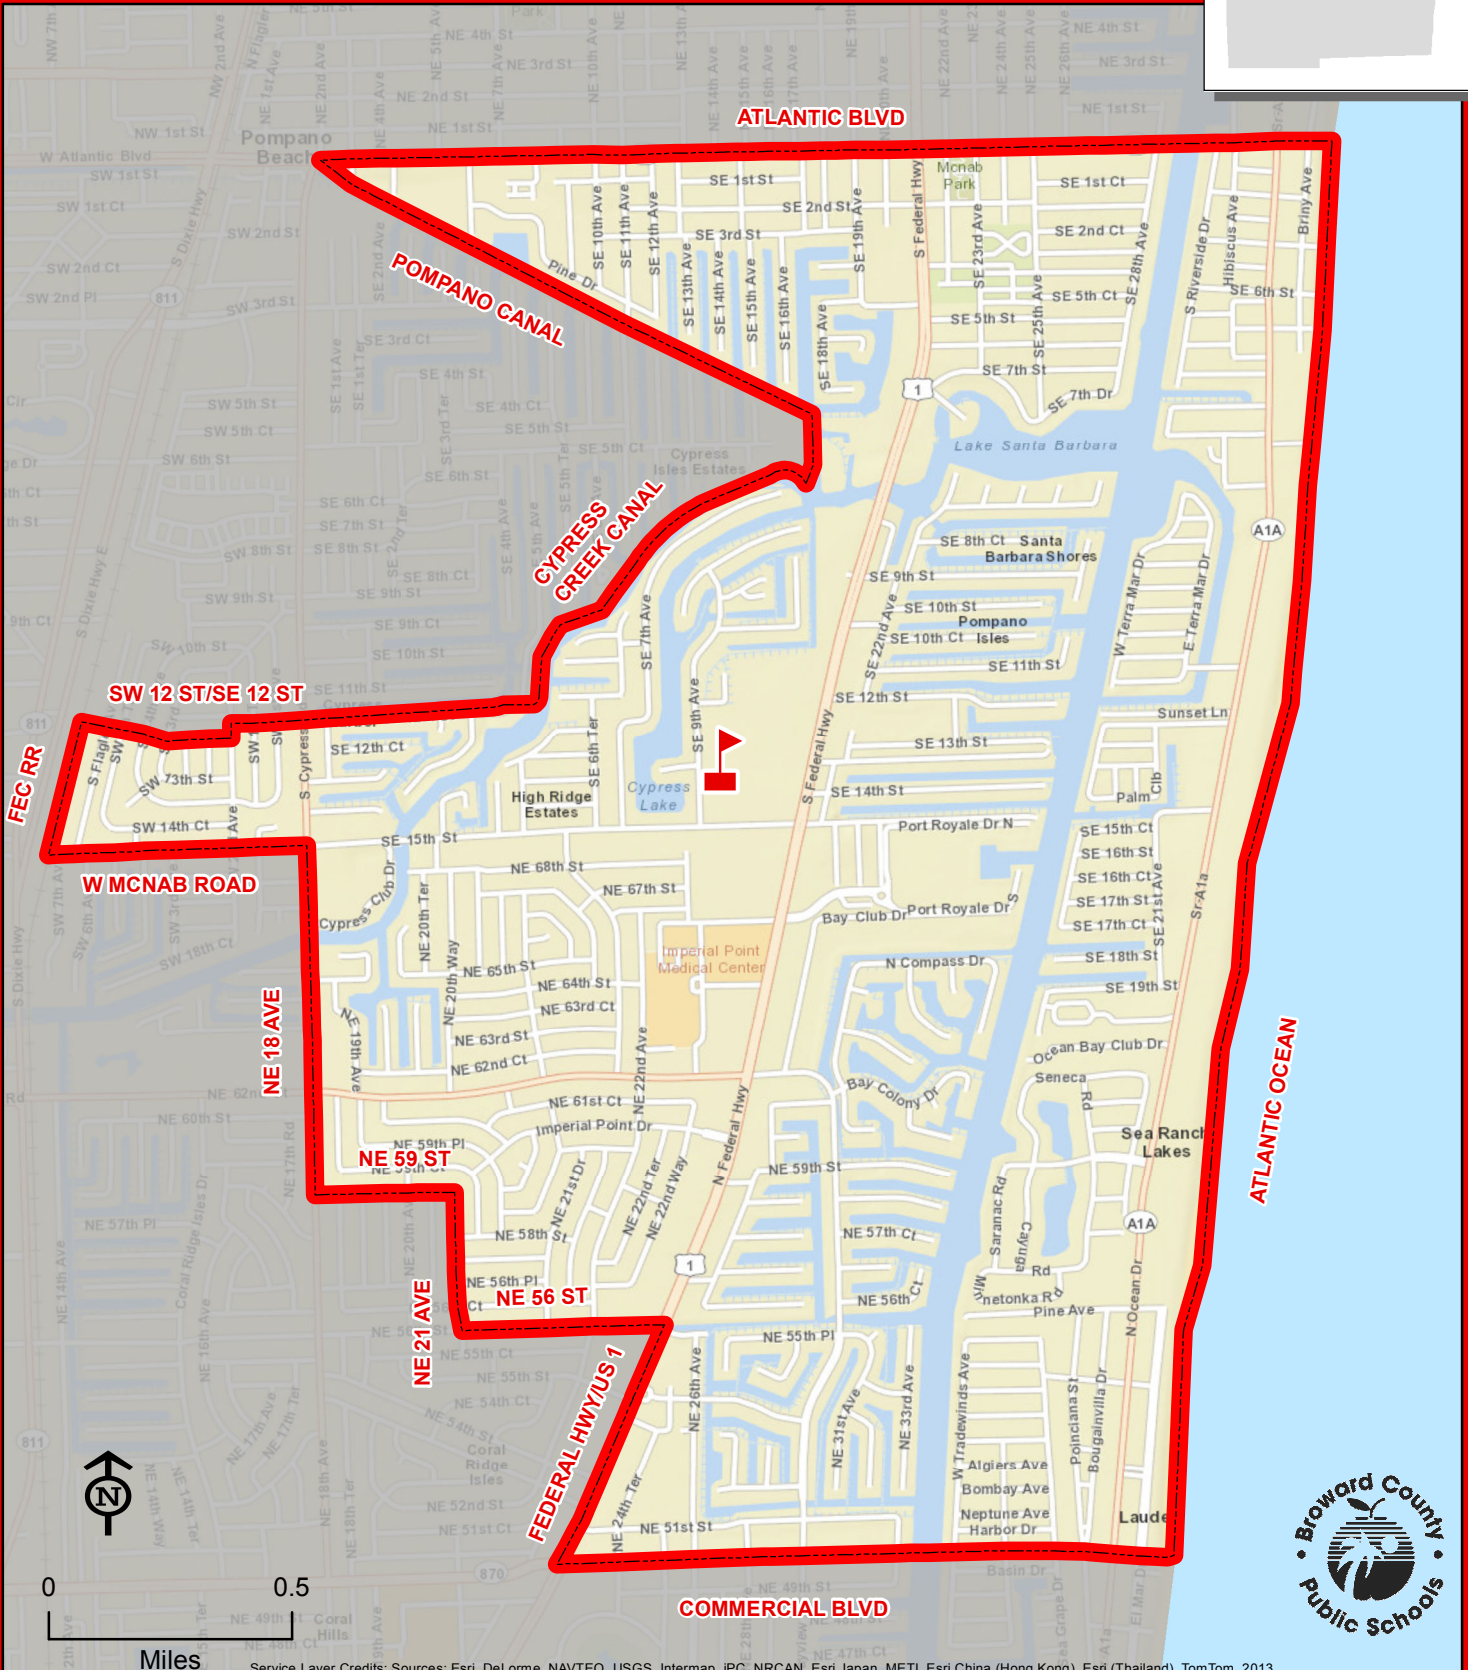

McNAB ELEMENTARY SCHOOL

1350 SE 9 AVENUE
POMPANO BEACH, FLORIDA 33060
754-322-7050

McNAB